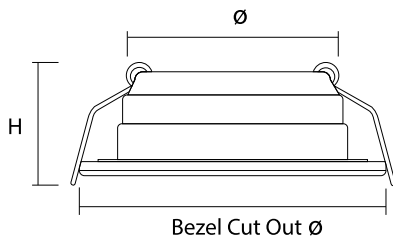

## Integrated LED Fixed/Centre Tilt Downlight

- Firestay Certification: 30, 60 and 90 minute solid joist ceilings, 30 minute I-Joist & Metal Web ceiling systems
- Suitable for both Leading & Trailing Edge Dimming (Trailing Edge recommended)
- White, Satin, Chrome, Brass, Antique Brass & Matt Black bezels available
- 8 in 1 Fixture: 4 colour temperatures, 2 wattages
- Spacer plate options available
- Front CCT/Wattage switch
- Lever Tool-Free Terminal
- Part B/C/E compliant
- Low profile design
- 60° Beam Angle
- IP65

Technical Specification	
Construction	Die-Cast Aluminium
Driver	BELL
LED Chip	Epistar
Input Voltage	220–240VAC, 50 / 60Hz
Power Factor	>0.9
Operating Temp	-20°C to +35°C
Standard	CE & UKCA

Lever Tool-Free Terminal